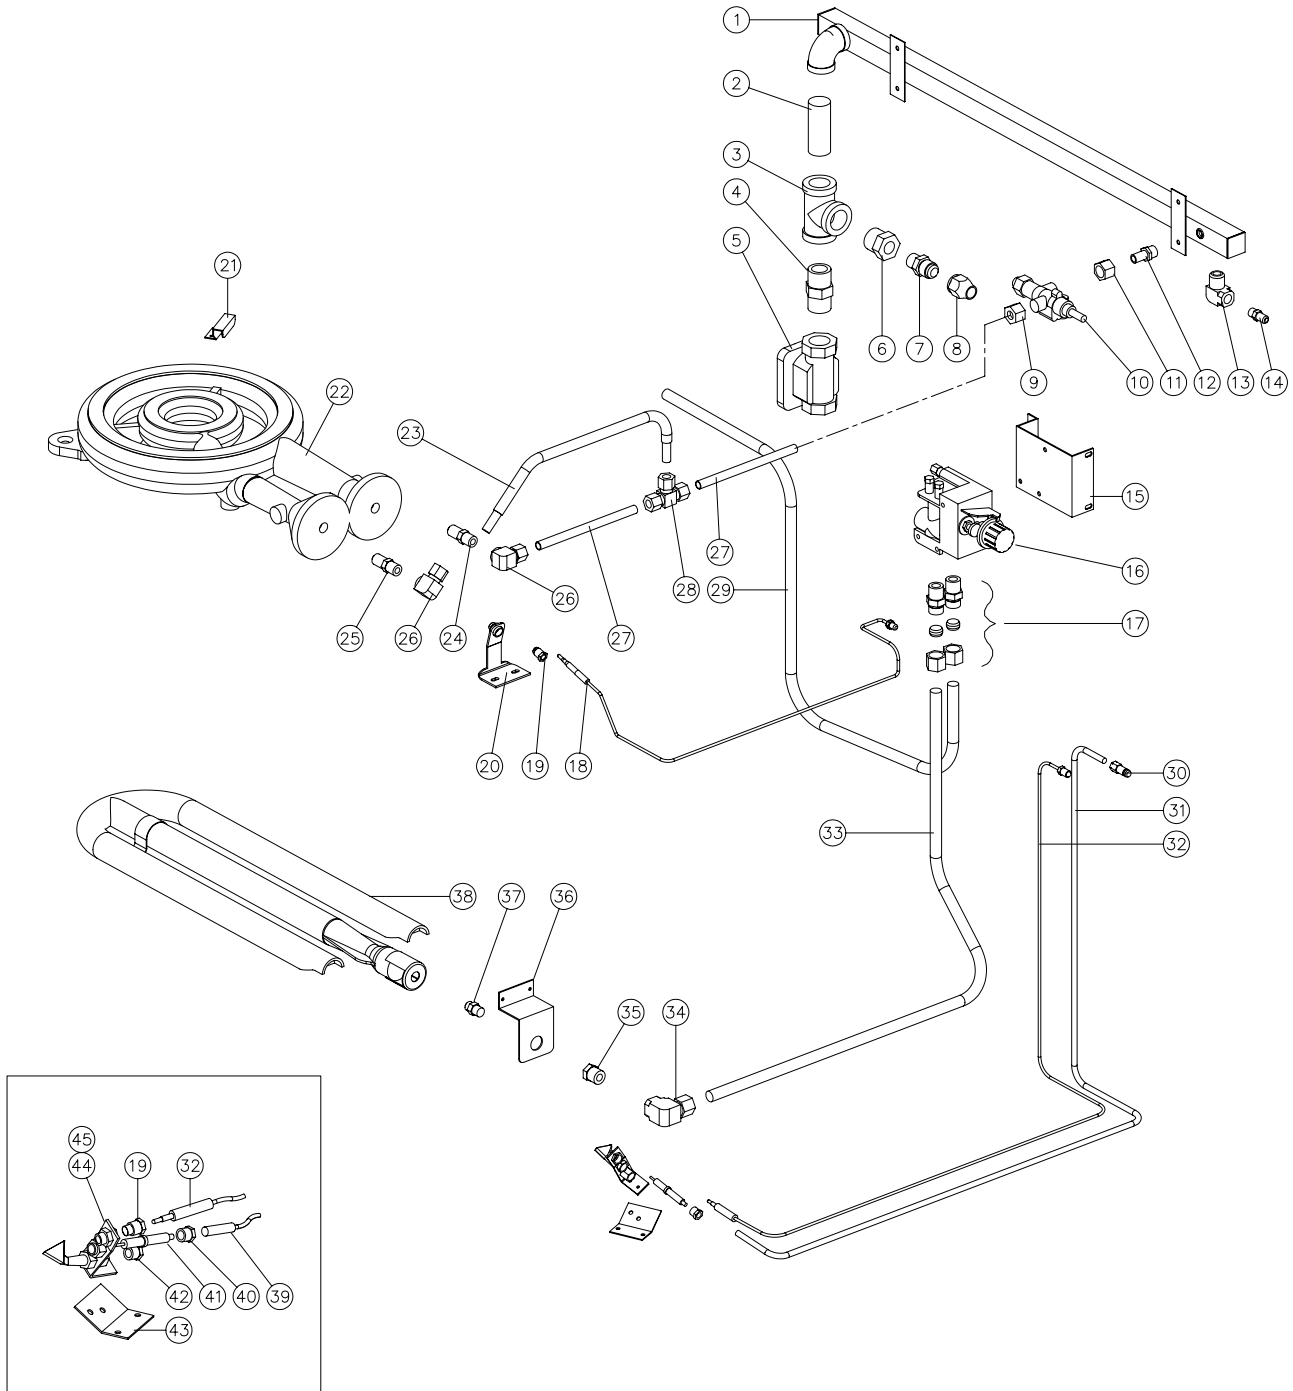

# G570 SPARE PARTS LIST

Page 1/3  
9.2.1 GAS PIPING ASSEMBLY  
FROM S/N 226410

OVEN PILOT DETAIL – VIEWED FROM REAR

Pos	Part No.	Description
1	004682	MANIFOLD
2	012436	NIPPLE
3	011833	TEE - $\frac{3}{4}$ "
4	013473	NIPPLE
5	011853	REGULATOR (NATURAL GAS ONLY)
6	012048	REDUCING BUSH - $\frac{3}{8}$ " x $\frac{3}{4}$ "
7	011003	CONNECTOR - $\frac{1}{2}$ " x $\frac{3}{8}$ "
8	011002	CONE NUT
9	018978	COMPRESSION NUT
	015153	OLIVE (NOT ILLUSTRATED)
10	019430	GAS CONTROL
11	017804	NUT
	017803	OLIVE (NOT ILLUSTRATED)
12	017802	SPIGOT
13	011741	TEST POINT ADAPTER
14	019371	PRESSURE TEST POINT
15	020434	CONTROL BRACKET
16	019406K	GAS CONTROL KIT
	022407	LOW FIRE SCREW 0.95mm – PROPANE
	022408	LOW FIRE SCREW 1.5mm – NATURAL GAS
17	013837	CONNECTOR - $\frac{3}{8}$ " x $\frac{1}{2}$ "
18	024568	THERMOCOUPLE - 850mm
19	018741	CLAMP NUT
20	024375	THERMOCOUPLE MOUNTING BRACKET
21	020626	CROSS LIGHTING HOOD
22	021068	TARGET TOP BURNER
23	024156	FLEXTUBE – 12" x $\frac{3}{8}$ " OD
24	035150	OUTER RING INJECTOR Ø1.50mm - PROPANE
	035260	OUTER RING INJECTOR Ø2.60mm - NATURAL GAS
25	035100	INNER RING INJECTOR Ø1.00mm - PROPANE
	035160	INNER RING INJECTOR Ø1.60mm - NATURAL GAS
26	015155	ELBOW - $\frac{3}{8}$ " x $\frac{1}{4}$ " BSP FEMALE
27	024124	INJECTOR SUPPLY PIPE
28	020628	TEE
29	022082	CONTROL SUPPLY PIPE
30	018097	$\frac{1}{4}$ " NUT & OLIVE
31	019258	OVEN PILOT SUPPLY TUBE
32	020253	THERMOCOUPLE - 1200mm
	018743	THERMOCOUPLE SPACER (NOT ILLUSTRATED)
33	020508	OVEN SUPPLY PIPE
34	020433	ELBOW - $\frac{3}{8}$ " BSP x $\frac{1}{2}$ " COMPRESSION
35	011601	CONNECTOR
36	020427	INJECTOR SUPPORT BRACKET
37	032135	OVEN INJECTOR Ø1.35mm - PROPANE
	032240	OVEN INJECTOR Ø2.40mm - NATURAL GAS
	011740	JET BACKNUT (UP TO S/N 246144)